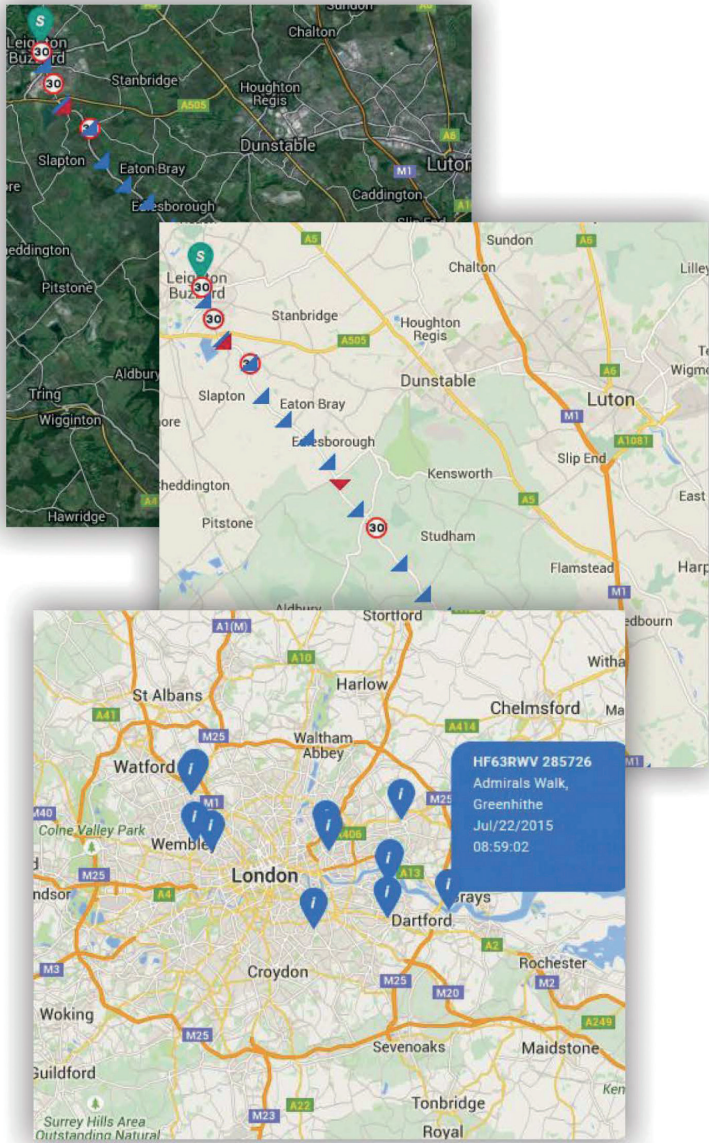

Specification

Key Features

- Recognised by leading insurers to reduce insurance premiums
- Proven savings on fuel spend and fleet running costs
- Access from any web browser on PC, Mac, smartphone or tablet
- Unlimited users
- Daily, weekly and monthly scheduled reports
- Service interval alerting
- Video streaming integration

Marshall Leasing Ltd, Bridge House, Orchard Lane,
Huntingdon, Cambridgeshire, PE29 3QT

T: 01480 414541

E: info@marshall-leasing.co.uk